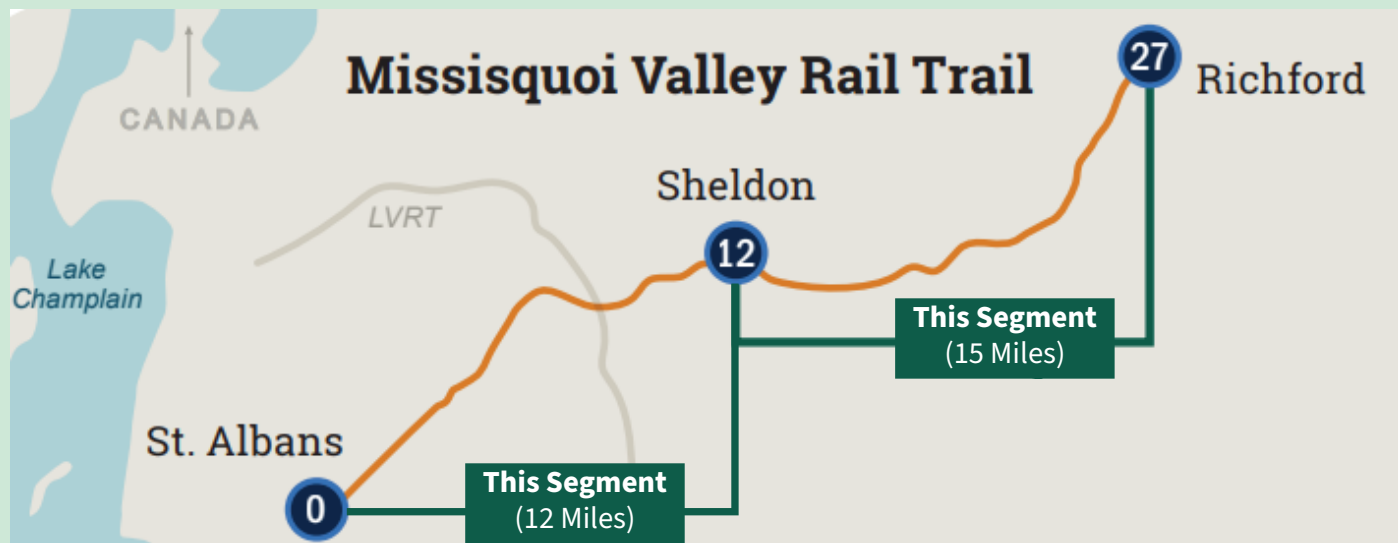

# MISSISQUOI VALLEY

Development of an updated management plan for the Missisquoi Valley Rail Trail is underway. The plan aims to help define the next era of the trail system through a community-led vision and goal-oriented strategies that will foster connection to the local community, spur economic activity, and enable future investment in this community asset. We encourage community input to help align the plan with the vision and experience of those who utilize and cherish the trail - please share your thoughts via the link or QR code provided below.

## WE WANT TO HEAR FROM YOU!

To provide input on the trail please scan the QR code to the right or go to <https://tinyurl.com/MVRTInputTool>.

To learn more about the plan process and upcoming engagement opportunities go to <https://railtrails.vermont.gov/information/management-plan/>.